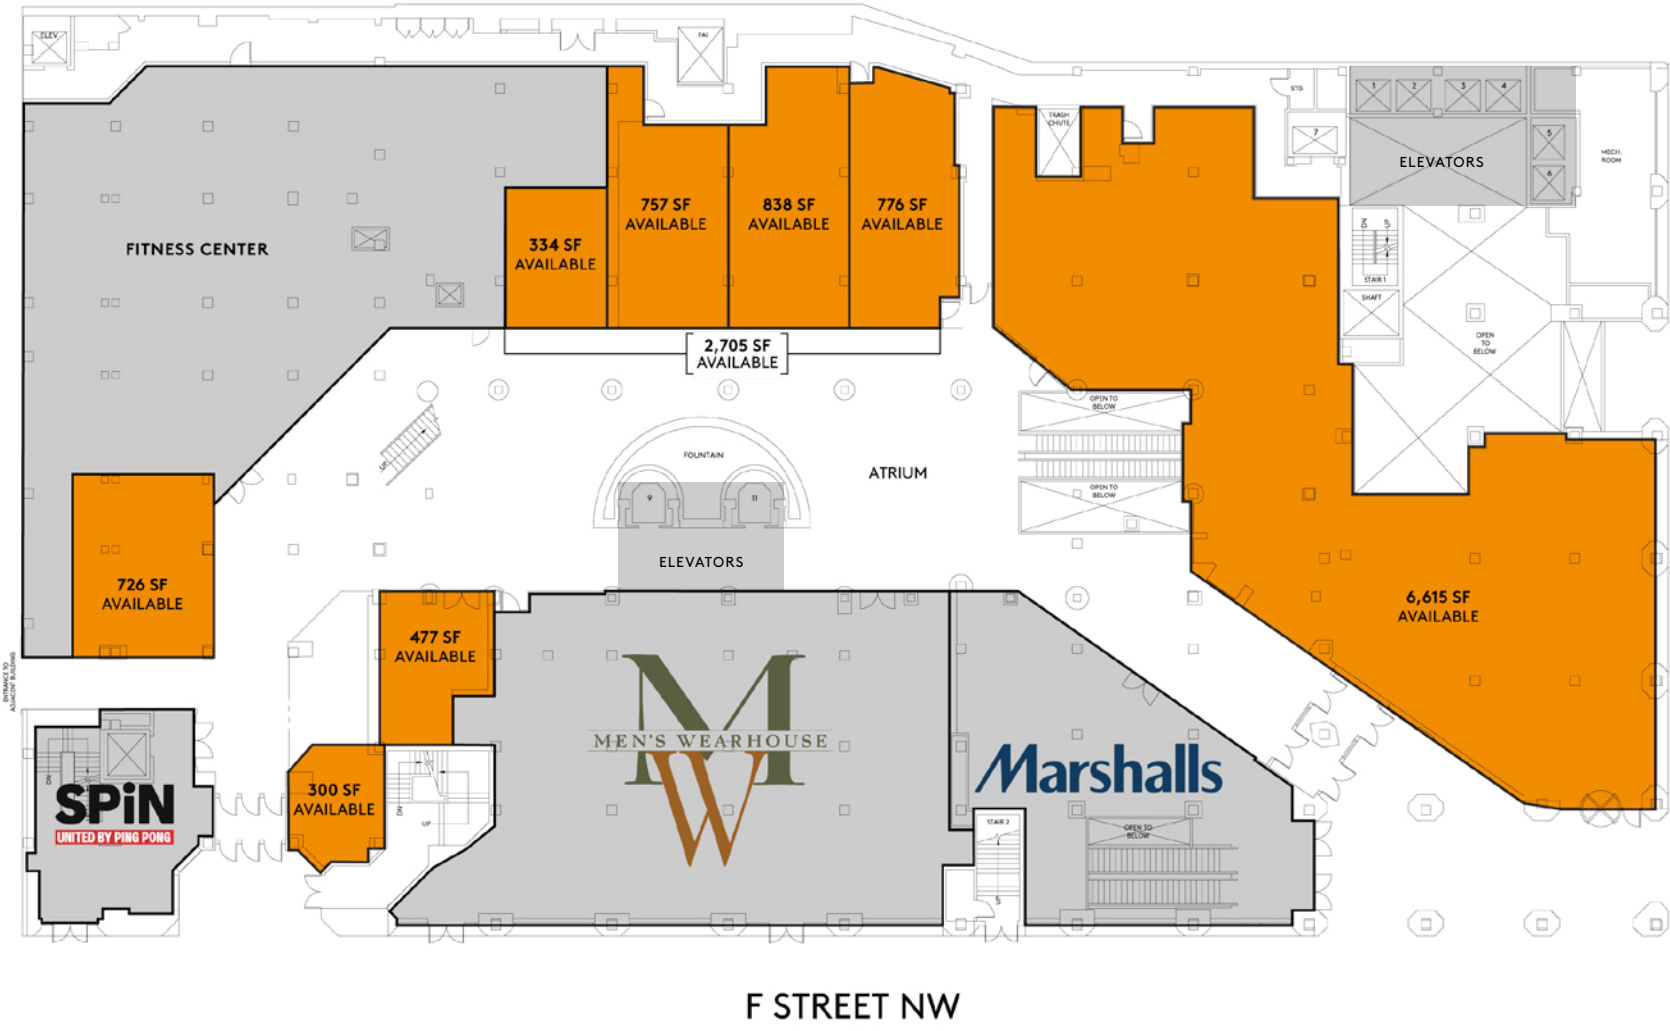

AVAILABLE RETAIL SPACE: GROUND LEVEL

14TH STREET NW

F STREET NW